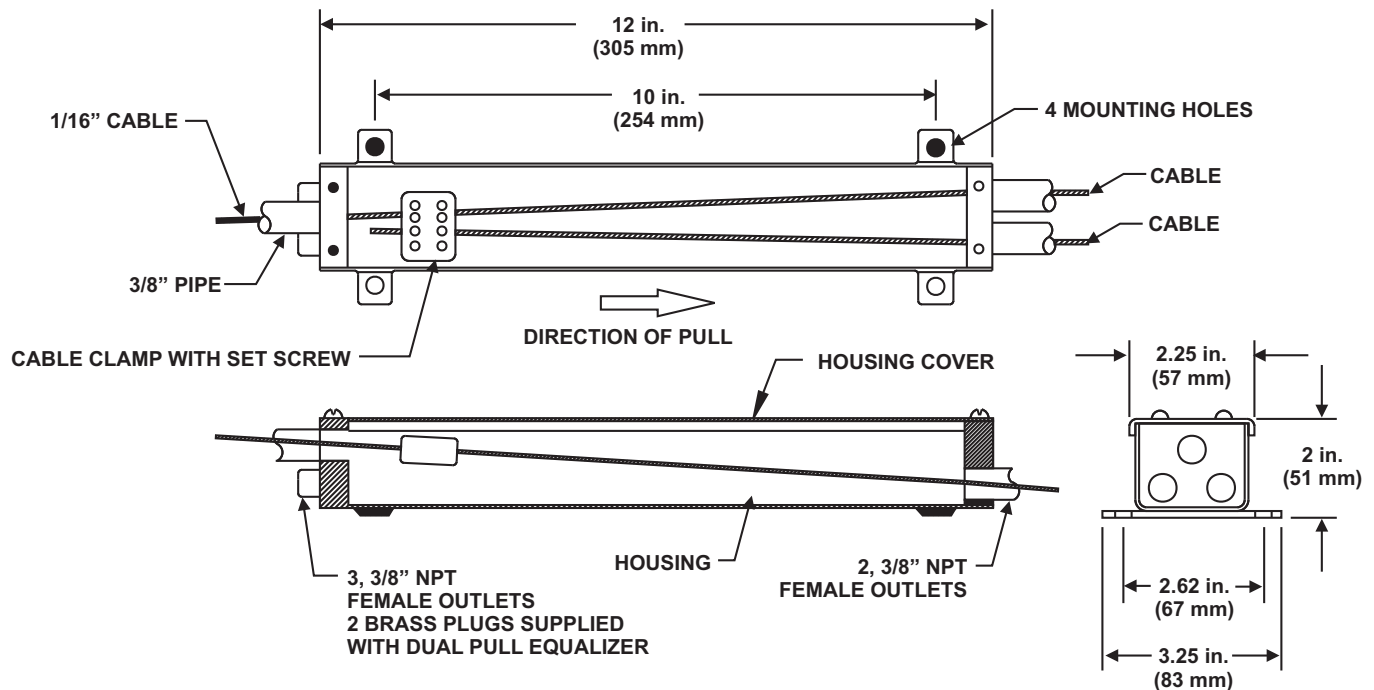

Kidde Engineered Fire Suppression System

Designed for use with 3M™ Novec™ 1230 Fire Protection Fluid

Effective: June 2015

K-45-6110 Rev AC

Dual-Pull Equalizer

FEATURES

- *UL Listed, ULC Listed, and FM Approved for use with Novec 1230 Systems*

P/N: 840051

Note: Use 3/32 in. hex key for cable pulley set screws.

Kidde is a registered trademark of Kidde-Fenwal, Inc.
3M and Novec are trademarks of 3M.
All other trademarks are property of their respective owners.